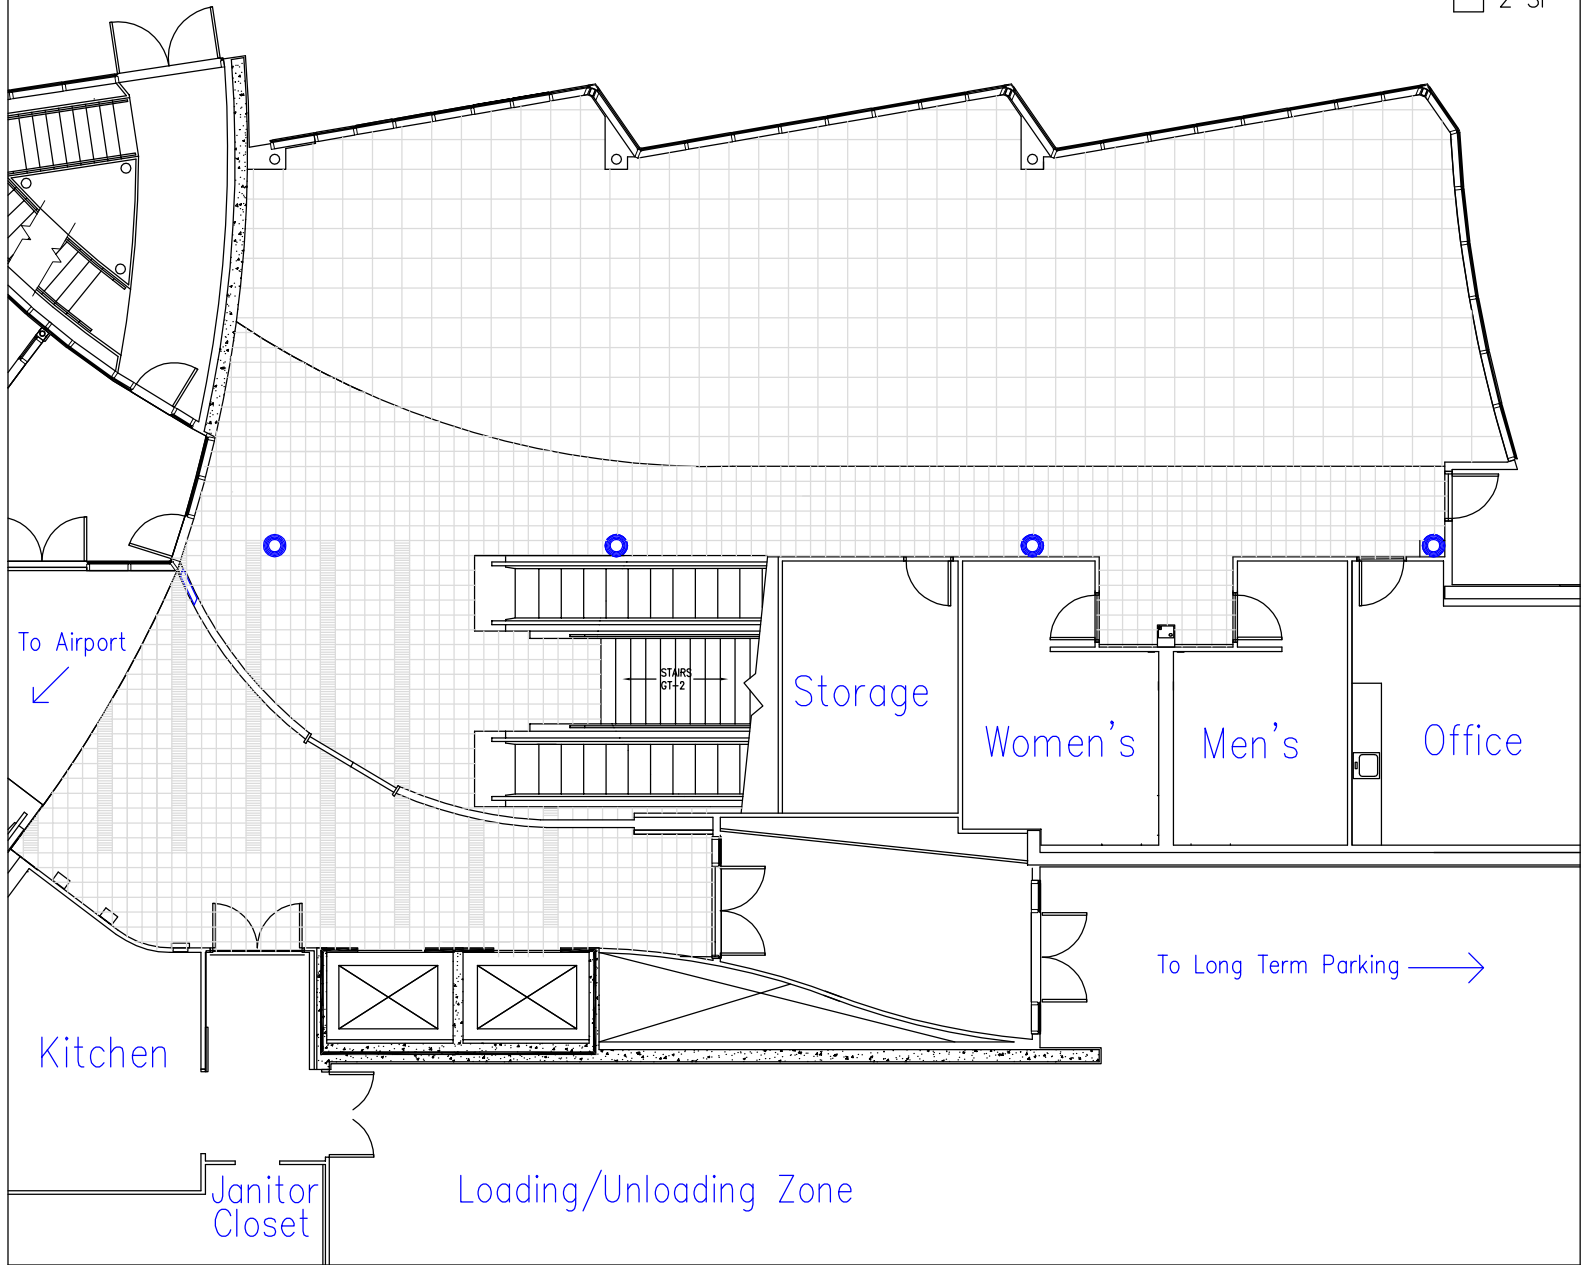

Airport Depot 1st Floor Layout

Scale

- 1 SF
- 2 SF

AVAILABLE FURNITURE

In-stock	Description	Drawing	You Need	Notes
26	5 Ft. Round Table		_____	
40	3 Ft. Round Table		_____	
12	8 Ft. Rect. Table		_____	
6	Short Lounge Table		_____	
2	Ticket Counter		_____	
210	Chair w/o arms		_____	
50	Chair with arms		_____	
8	Lounge Chair		_____	

Please draw on the floor plan where you would like the furniture placed

Drawings are to scale